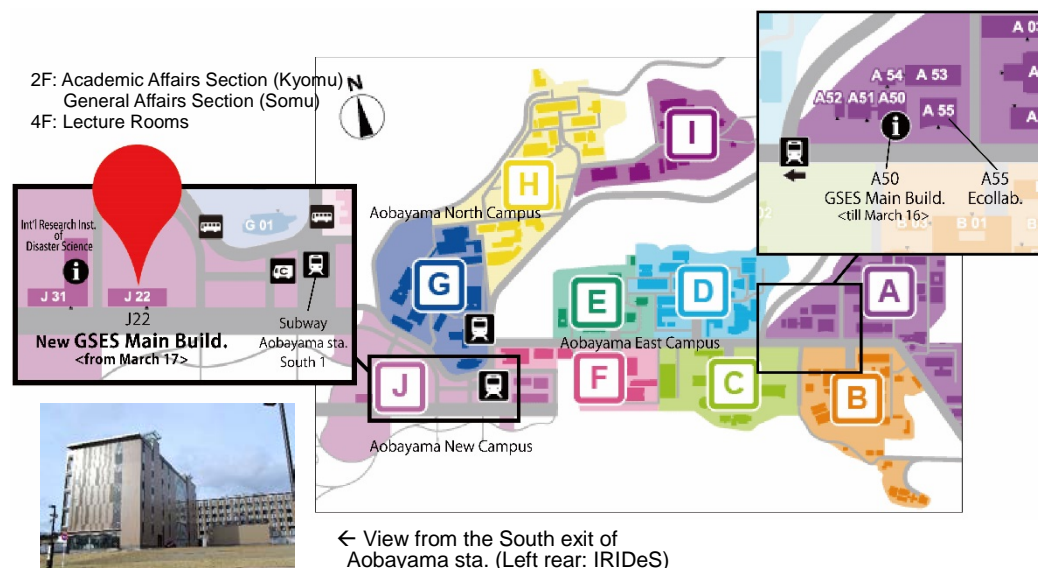

OFFICE will be MOVED

to the NEW BUILD.

from **March 17, 2016**

Academic Affairs Section (Kyomu)
General Affairs Section (Somu)
Lecture Rooms

**(New) Graduate School
of Environmental
Studies Main Building**

Location

New mailing address

468-1 Aramaki-aza-Aoba, Aobaku, Sendai, Japan 980-0845

New phone number

Academic Affairs Section (Kyomu) 022-752-2235
General Affairs Section (Somu) 022-752-2233, 2234

[Note] The two sections will start packing on March 16 and finish moving by 18.
Please note that communications may be unstable during the three days.